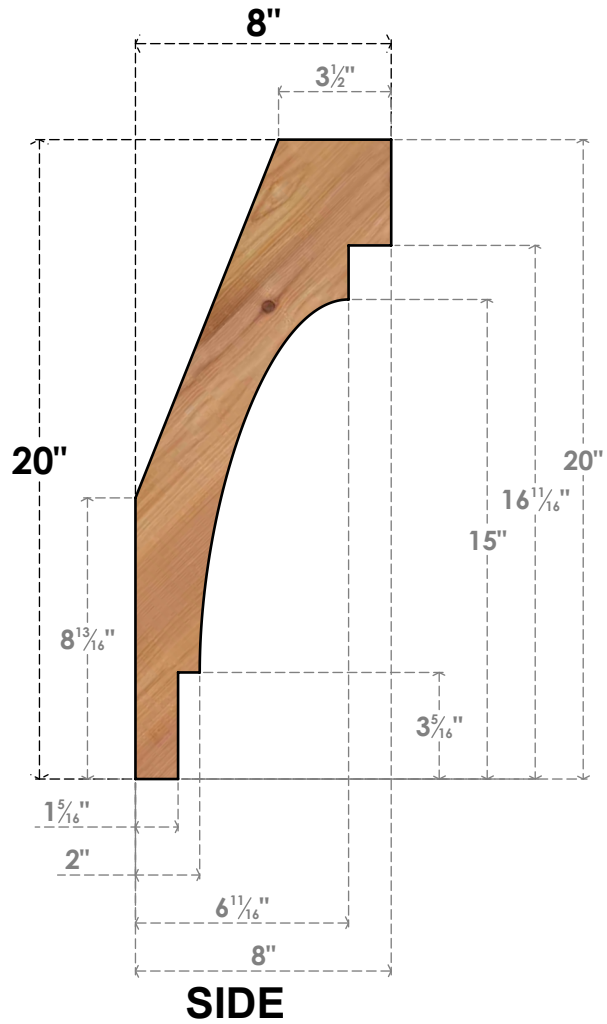

BRC06X08X20MRC00SWR

5 1/2"W X 8"D X 20"H MERCED SMOOTH BRACE, WESTERN RED CEDAR

EKENA MILLWORK
 2300 WEST MAIN ST.
 CLARKSVILLE, TX 75426
 TOLL FREE: 866-607-0453
 WWW.EKENAMILLWORK.COM

NOTES

1. INSTALLATION TO BE COMPLETED IN ACCORDANCE WITH MANUFACTURER'S SPECIFICATIONS.
2. DRAWING MAY NOT BE TO SCALE
3. THIS DRAWING IS INTENDED FOR DESIGN AND PLANNING PURPOSES ONLY.
4. ALL INFORMATION CONTAINED HEREIN WAS CURRENT AT THE TIME OF DEVELOPMENT BUT MUST BE REVIEWED AND APPROVED BY THE PRODUCT MANUFACTURER TO BE CONSIDERED ACCURATE.
5. PRODUCTS ARE NOT KILN DRIED. THIS ITEM IS UNIQUE AND WILL CONTAIN THE NATURAL VARIATIONS THAT THE WOOD SPECIES OFFERS. THIS MAY RESULT IN VARIATIONS UP TO 1/4"